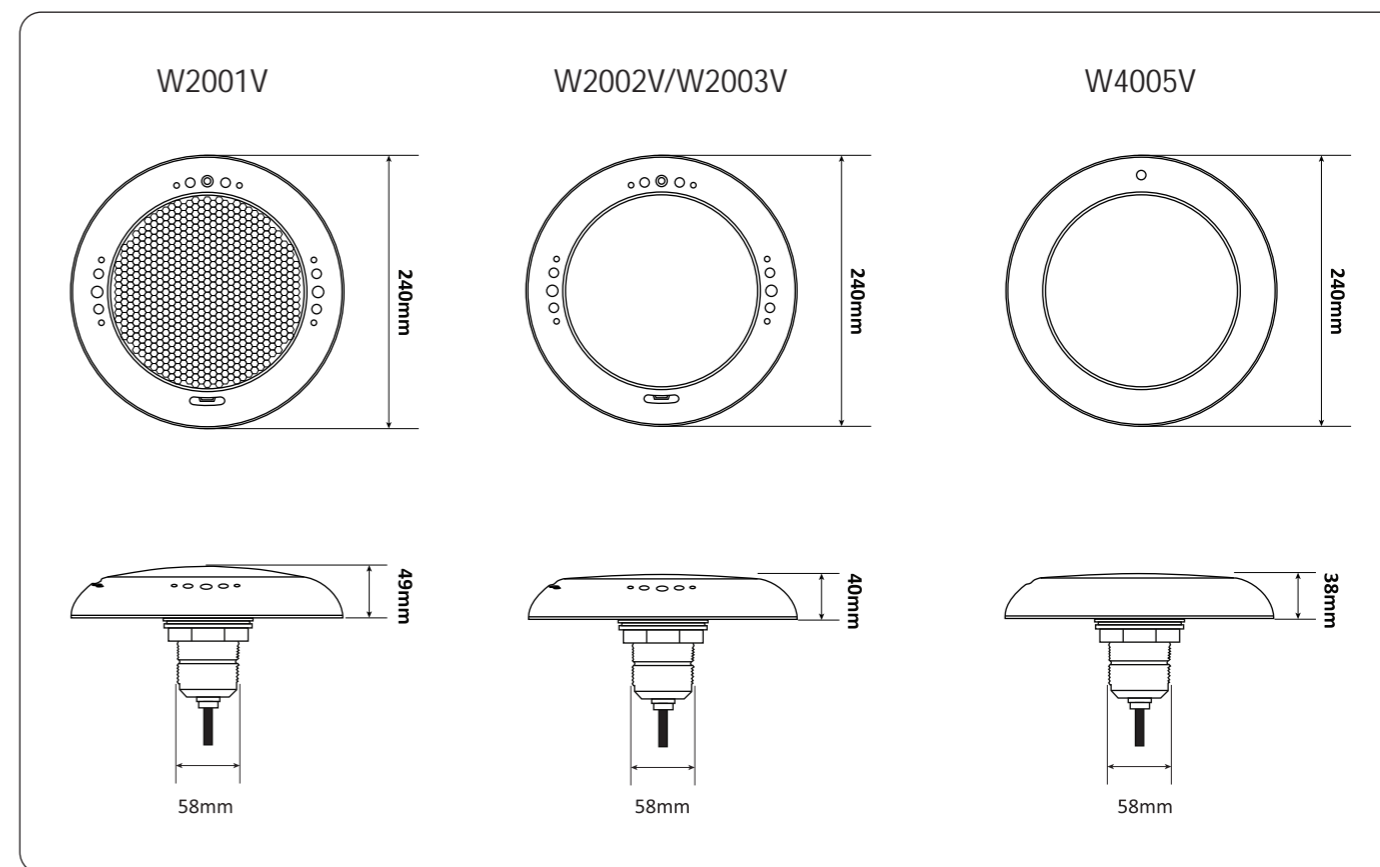

# 2.0 inch pool light (for fiberglass pool)

Code : W2001V/W2002V/W2003V/W4005V

W2002V

W2001V

W2003V

W4005V

## W2003V 2.0inch Pool Light Installation-Liner / Fiberglass Pool

1. Open a hole(Dia 60mm) on the Liner/Fiberglass

2. Put the silicon O-ring on the Liner/Fiberglass

3. Put the light in the hole

4. Fasten the light on the Liner/Fiberglass with the ABS nut.

## Size