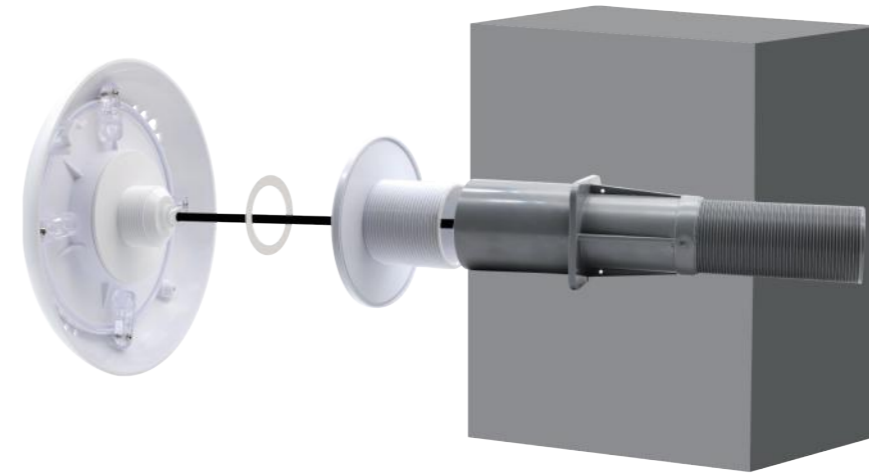

Installation

Concrete pool