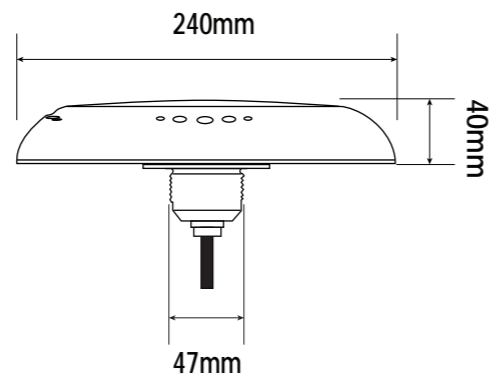

1.5 inch pool light

Code : W2002M/W2003M/W4005M

W2003M-S252RGB

AC12V, 18W, RGB, 252pcs SMD2835 LED
ON/OFF Control

Specification

Code	Vol.	Power	Color	Lumens	LED Type	Control	
W2001M	-S252WHT	AC12V	18W	6400K	1980lm	252pcs SMD2835	--
	-S351WHT	AC12V	25W	6400K	2750lm	351pcs SMD2835	--
	-S441WHT	AC12V	32W	6400K	3520lm	441pcs SMD2835	--
W2002M	-S513WHT	AC12V	40W	6400K	4400lm	513pcs SMD2835	--
	-S252WW	AC12V	18W	3000K	1800lm	252pcs SMD2835	--
	-S351WW	AC12V	25W	3000K	2500lm	351pcs SMD2835	--
W2003M	-S441WW	AC12V	32W	3000K	3200lm	441pcs SMD2835	--
	-S513WW	AC12V	40W	3000K	4000lm	513pcs SMD2835	--
	-S252RGB(R15)	AC12V	18W	RGB	990lm	252pcs SMD2835	ON/OFF & Remote
W4005M	-S351RGB(R15)	AC12V	25W	RGB	1370lm	351pcs SMD2835	ON/OFF & Remote
	-S441RGB(R15)	AC12V	32W	RGB	1760lm	441pcs SMD2835	ON/OFF & Remote
	-S513RGB(R15)	AC12V	40W	RGB	2200lm	513pcs SMD2835	ON/OFF & Remote

Installation

Liner/Fiberglass pool